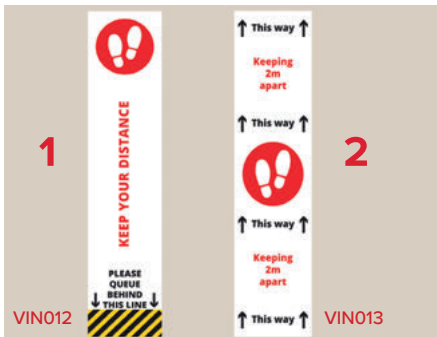

VIN013

BELOW IMAGES:

1. 500mm x 2300mm
2. 500mm x 2000mm

VIN012